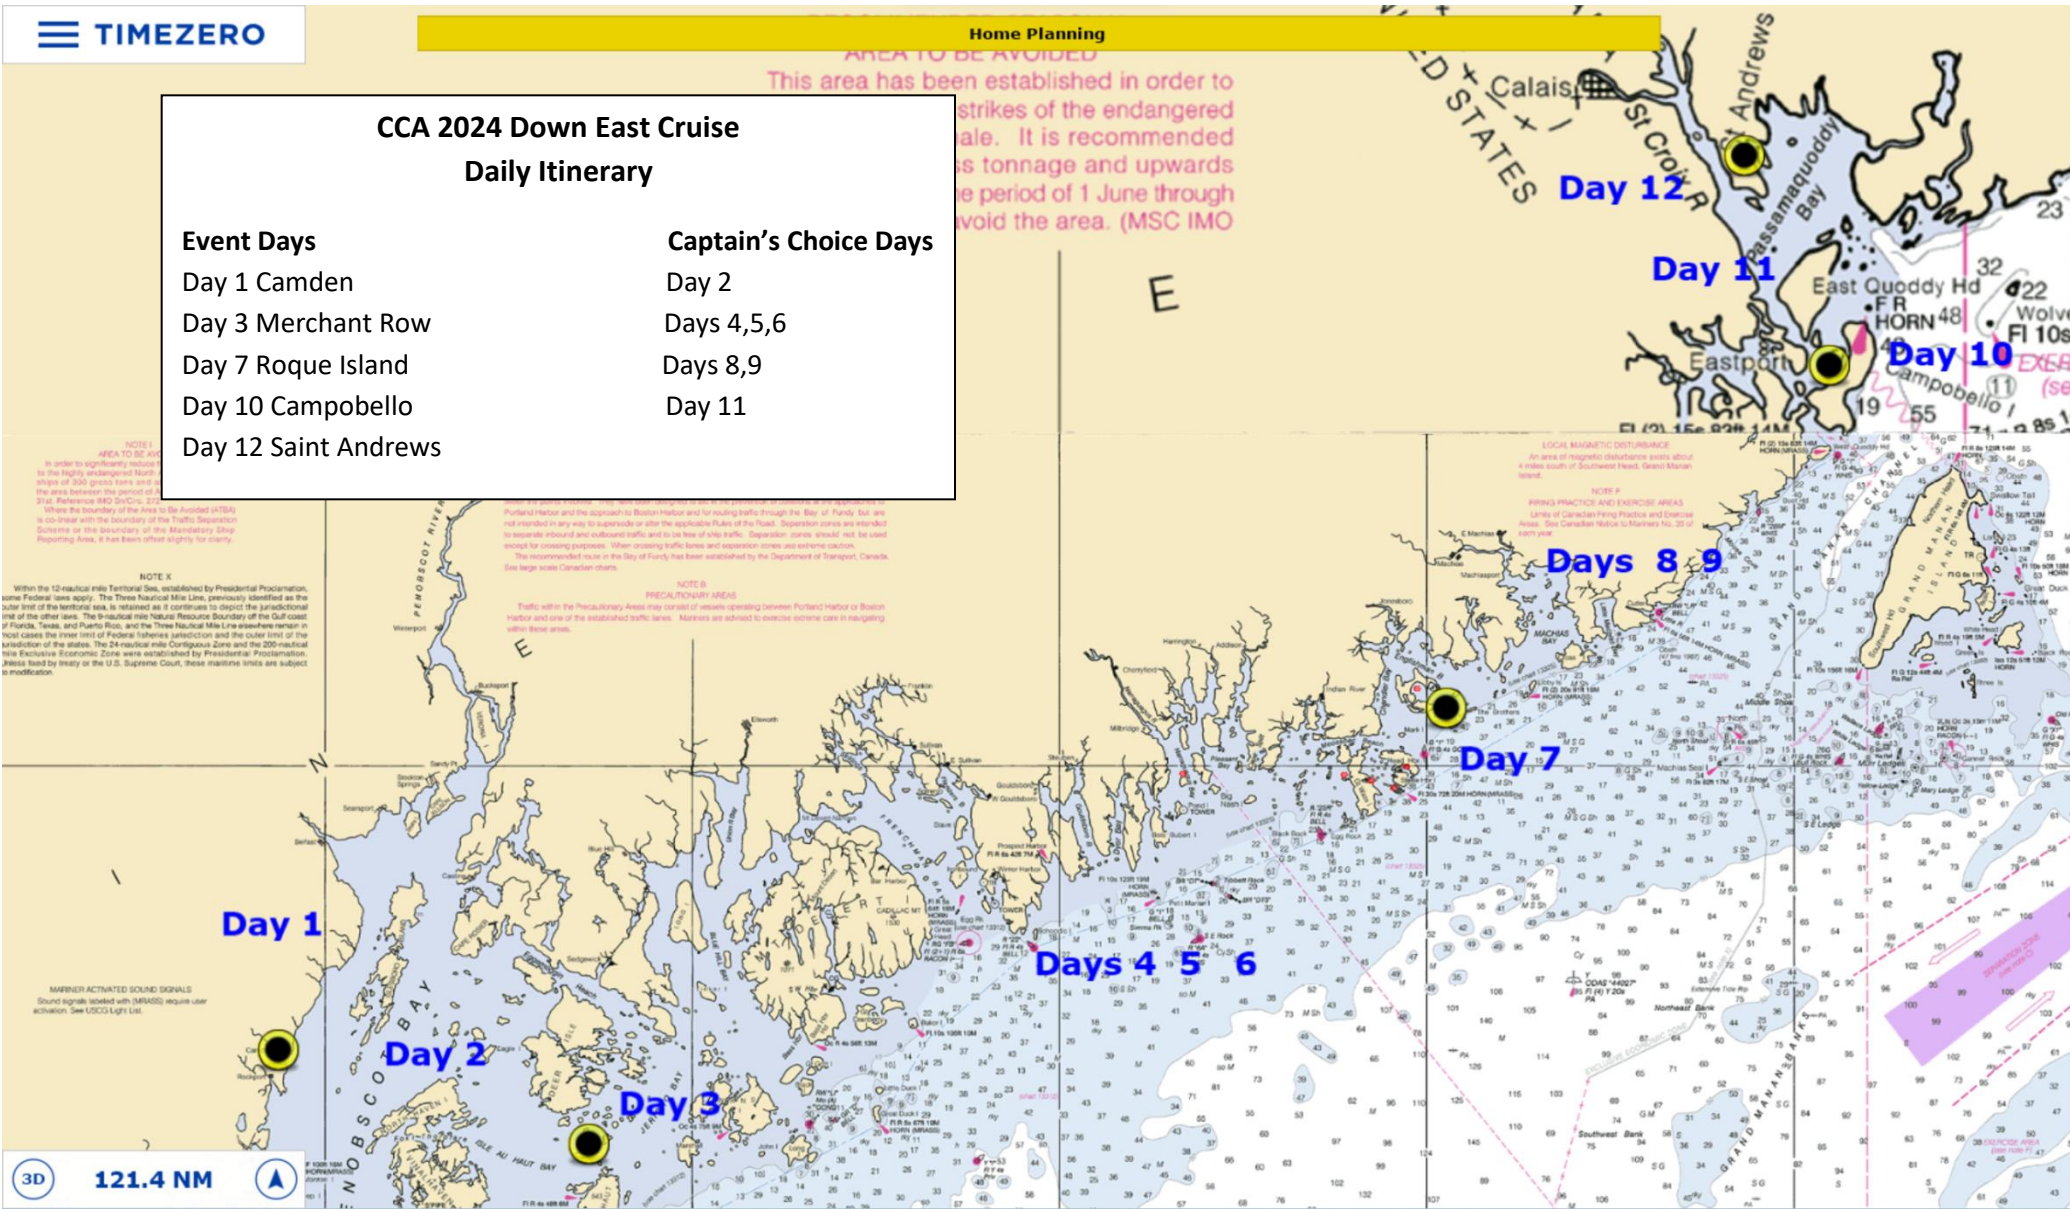

CCA 2024 Down East Cruise Daily Itinerary

Event Days

- Day 1 Camden
- Day 3 Merchant Row
- Day 7 Roque Island
- Day 10 Campobello
- Day 12 Saint Andrews

Captain's Choice Days

- Day 2
- Days 4,5,6
- Days 8,9
- Day 11

AREA TO BE AVOIDED
This area has been established in order to avoid strikes of the endangered ale. It is recommended to reduce tonnage and upwards to avoid the period of 1 June through 31 July. (MSC IMO 2011)